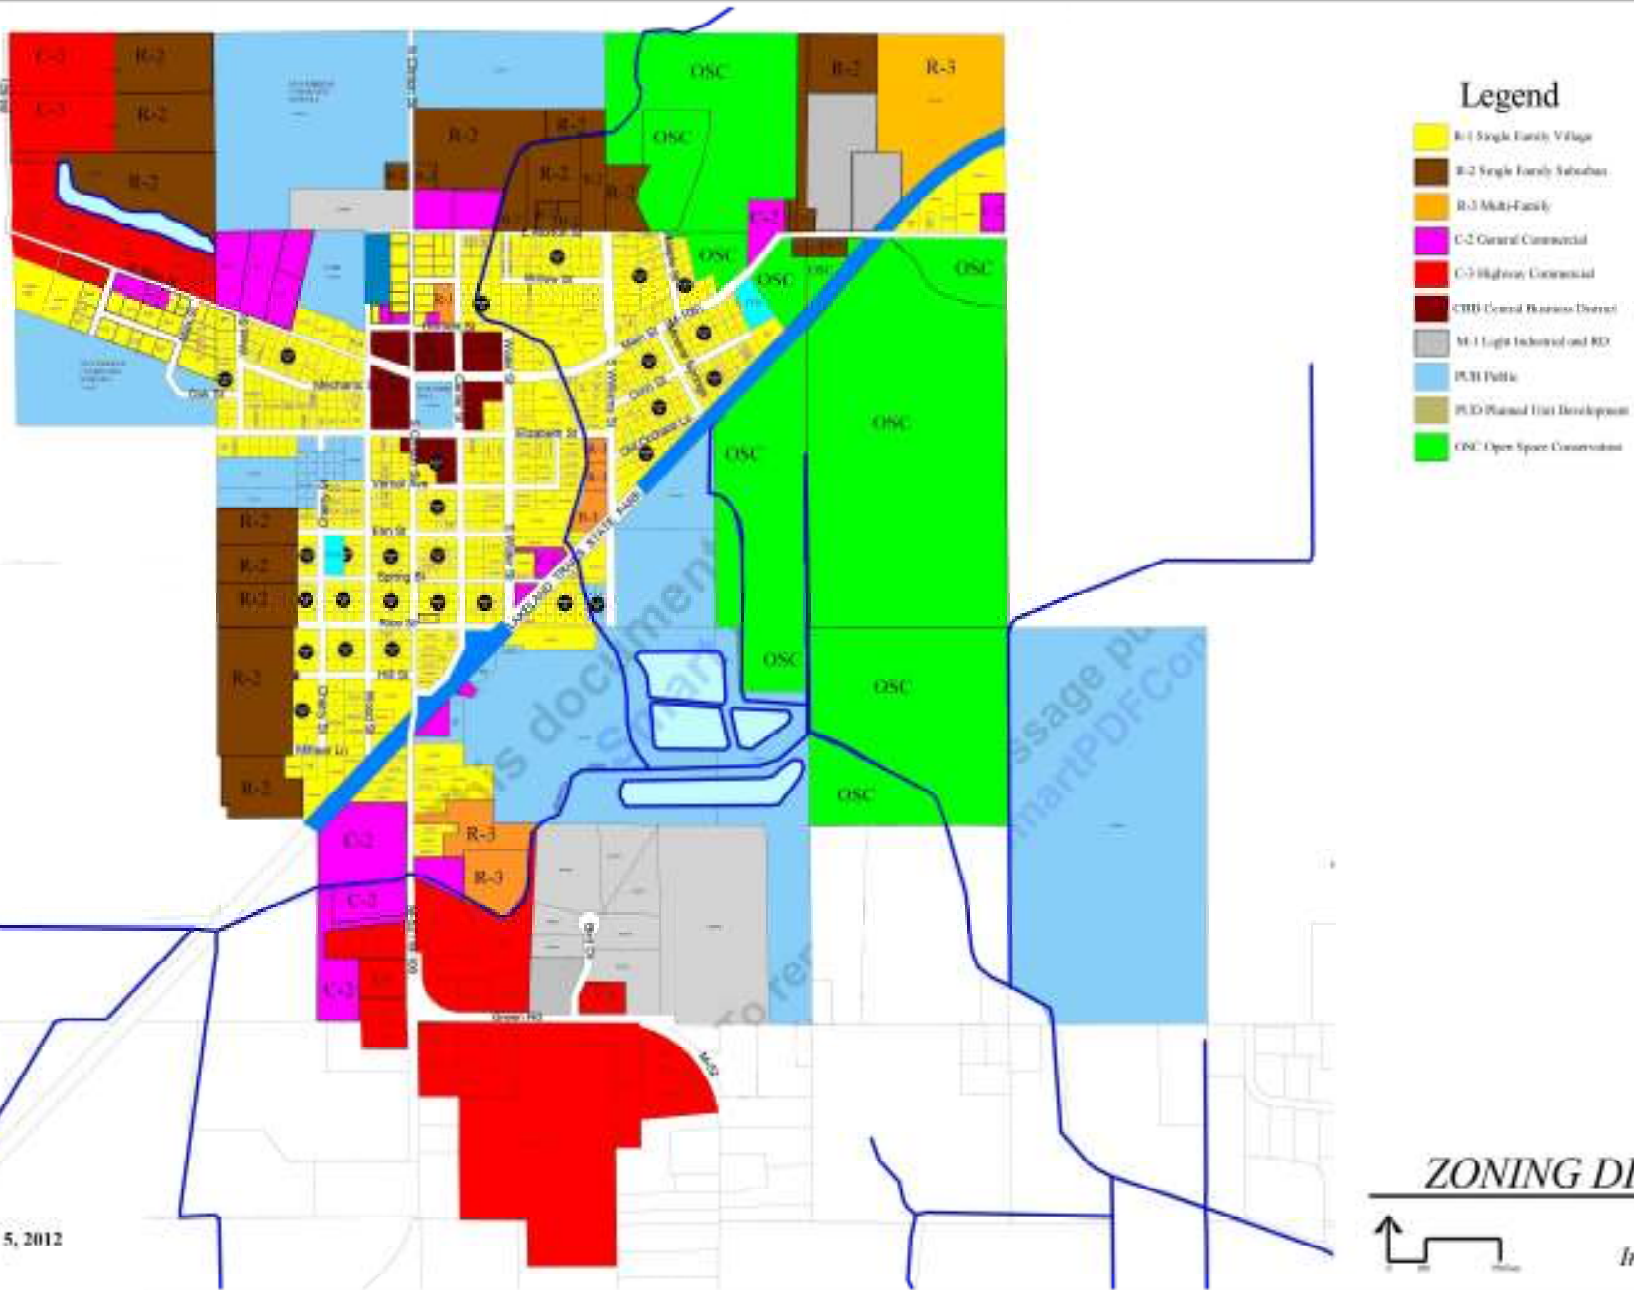

ADOPTED

ADOPTED  
NOVEMBER 5, 2012

**ZONING DISTRICTS MAP**  
*Village of Stockbridge  
Ingham County, Michigan*